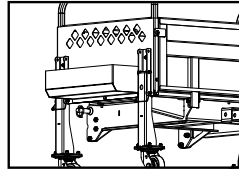

With a 1/2" Socket Wrench, remove 5/16" Bolt and 5/16" Flange Nut from side of Cargo Box.

Repeat step for other side of Cargo Box.

Readies Cargo Box for Side Pocket Installation

2. PARTS

TOOLS

None

Line up notches on Side Storage Pocket with the open slots on the side of Cargo Box. Insert notches into open slots.

Push down on Side Storage Pocket to lock into Cargo Box.

Repeat step for remaining Side Storage Pocket on other side of Cargo Box.

Installs Storage Pockets

3. PARTS

TOOLS

Secure Side Storage Pocket with previously removed 5/16" Bolt and 5/16" Flange Nut. Tighten with 1/2" Socket Wrench.

Repeat step for remaining Side Storage Pocket.

Secures Storage Pockets

WARRANTY

The Heavy Hauler 3-Point Cargo Side Storage Pockets manufactured by Valley Industries are warranted for 1-year from date of shipment when properly assembled, installed, maintained, and operated. The warranty will cover only manufacturer and workmanship defects.