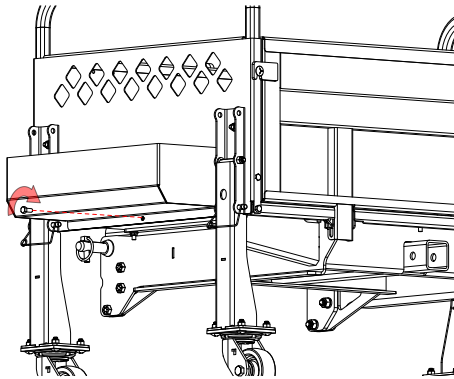

With a 1/2" Socket Wrench, remove 5/16" Bolt and 5/16" Flange Nut from side of Cargo Box.

Repeat step for other side of Cargo Box.

Readies Cargo Box for Side Pocket Installation

2. PARTS

TOOLS

None

Line up notches on Side Storage Pocket with the open slots on the side of Cargo Box. Insert notches into open slots.

Push down on Side Storage Pocket to lock into Cargo Box.

Repeat step for remaining Side Storage Pocket on other side of Cargo Box.

Installs Storage Pockets

3. PARTS

TOOLS

Secure Side Storage Pocket with previously removed 5/16" Bolt and 5/16" Flange Nut. Tighten with 1/2" Socket Wrench.