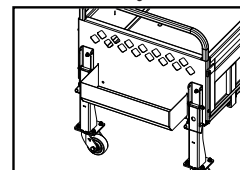

TOOLS REQUIRED ▶

1/2" SOCKET WRENCH

FOR USE WITH THE VALLEY INDUSTRIES HEAVY HAULER™ 3-POINT UTILITY CARGO BOX

INCLUDED COMPONENTS ▼

Side Storage Pockets (2)
31-300130

SIDE STORAGE POCKET ASSEMBLY

1. PARTS

TOOLS

With a 1/2" Socket Wrench, remove 5/16" Bolt and 5/16" Flange Nut from side of Cargo Box.

Repeat step for other side of Cargo Box.

Readies Cargo Box for Side Pocket Installation

2. PARTS

TOOLS

None

Line up notches on Side Storage Pocket with the open slots on the side of Cargo Box. Insert notches into open slots.

Push down on Side Storage Pocket to lock into Cargo Box.

Repeat step for remaining Side Storage Pocket on other side of Cargo Box.

Installs Storage Pockets

3. PARTS

TOOLS

Secure Side Storage Pocket with previously removed 5/16" Bolt and 5/16" Flange Nut. Tighten with 1/2" Socket Wrench.