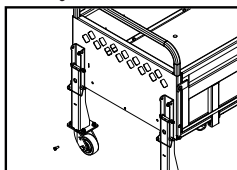

TOOLS REQUIRED ▶

1/2" SOCKET WRENCH

FOR USE WITH THE VALLEY INDUSTRIES HEAVY HAULER™ 3-POINT UTILITY CARGO BOX

INCLUDED COMPONENTS ▼

Side Storage Pockets (2)
31-300130

SIDE STORAGE POCKET ASSEMBLY

1. PARTS

TOOLS

With a 1/2" Socket Wrench, remove 5/16" Bolt and 5/16" Flange Nut from side of Cargo Box.

Repeat step for other side of Cargo Box.

Readies Cargo Box for Side Pocket Installation

2. PARTS

TOOLS

None

Line up notches on Side Storage Pocket with the open slots on the side of Cargo Box. Insert notches into open slots.

Push down on Side Storage Pocket to lock into Cargo Box.

Repeat step for remaining Side Storage Pocket on other side of Cargo Box.

Installs Storage Pockets

3. PARTS

TOOLS

Secure Side Storage Pocket with previously removed 5/16" Bolt and 5/16" Flange Nut. Tighten with 1/2" Socket Wrench.